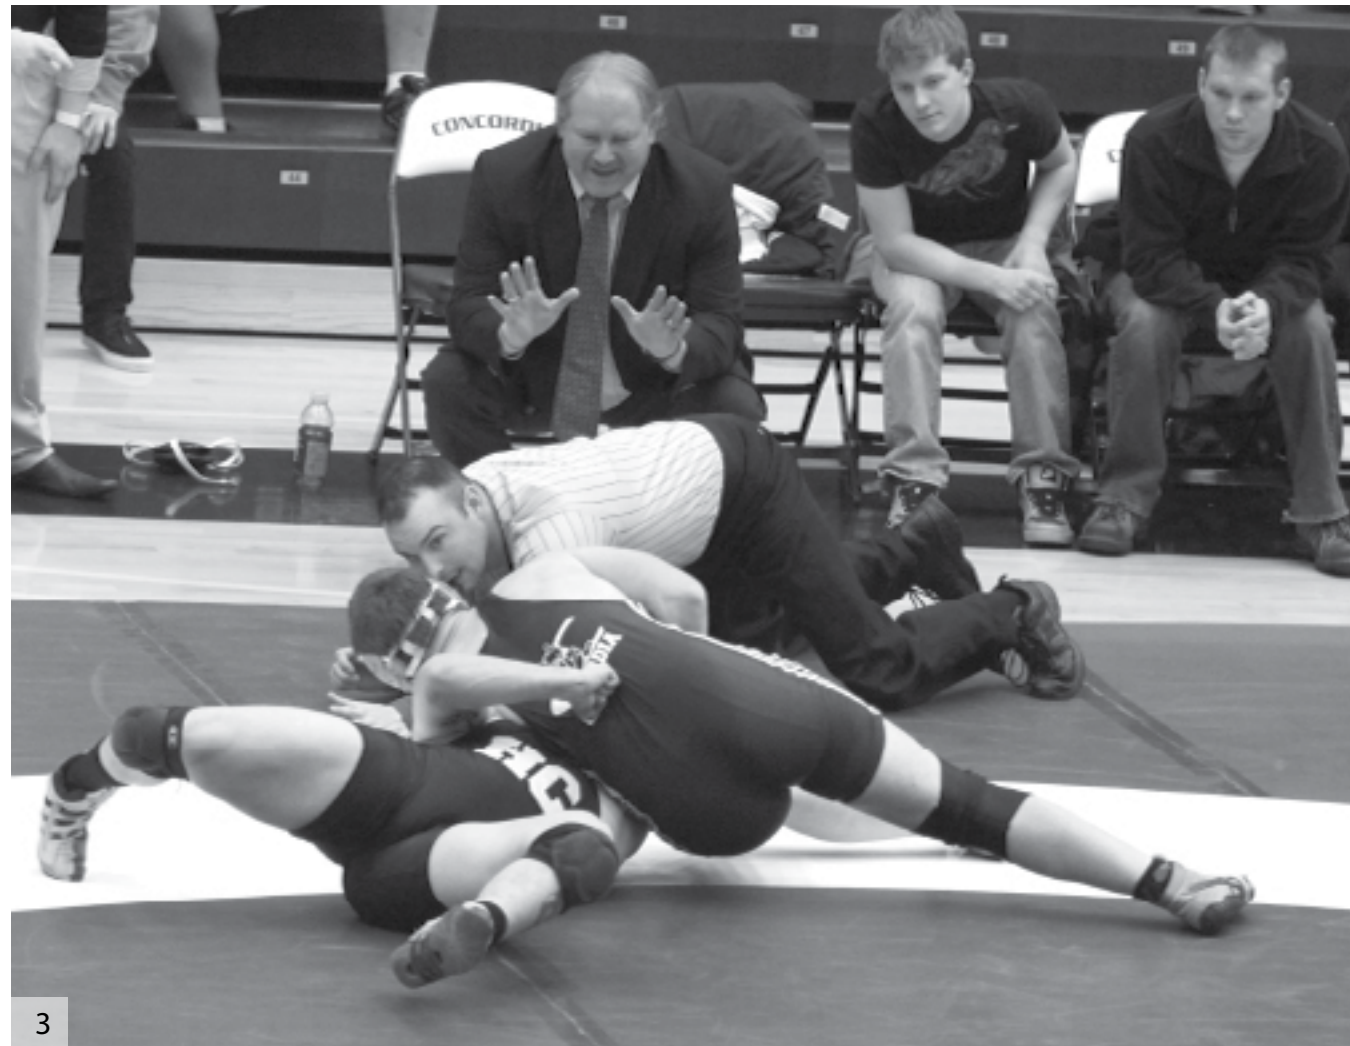

1. Wrestling coaches Doug Reese, Garrett Kiley and Brady Johnson, along with the audience, cheer the wrestlers on from the sideline. 2. When it comes to cleaning up after the matches, the best part is rolling up the mats. 3. Head coach Doug Reese coaches the men as he attempts to pin down his opponent, and the referee counts the seconds. 4. The wrestling team: Jordan Fowlkes, Jeff Green, Jacob Williams, Brandon Roath, Travis Patrick, Adam Joseph, Alex Rostvet, Alex Stepanek, Logan Owens, Roberto Resendiz, Brandon Starkey, Zachery Schnell, Martin Dobler, Jacob Babb, Blake Augustyn, Nick Sheppard, Ryan Perez, Benjamin Lierman, Julian Silva, Colton Schneider, Anthony Fulton, Barry Hubbard, Dillon Heesch, Hunter Cummins, Aaron Roberson and Joseph Koenig.