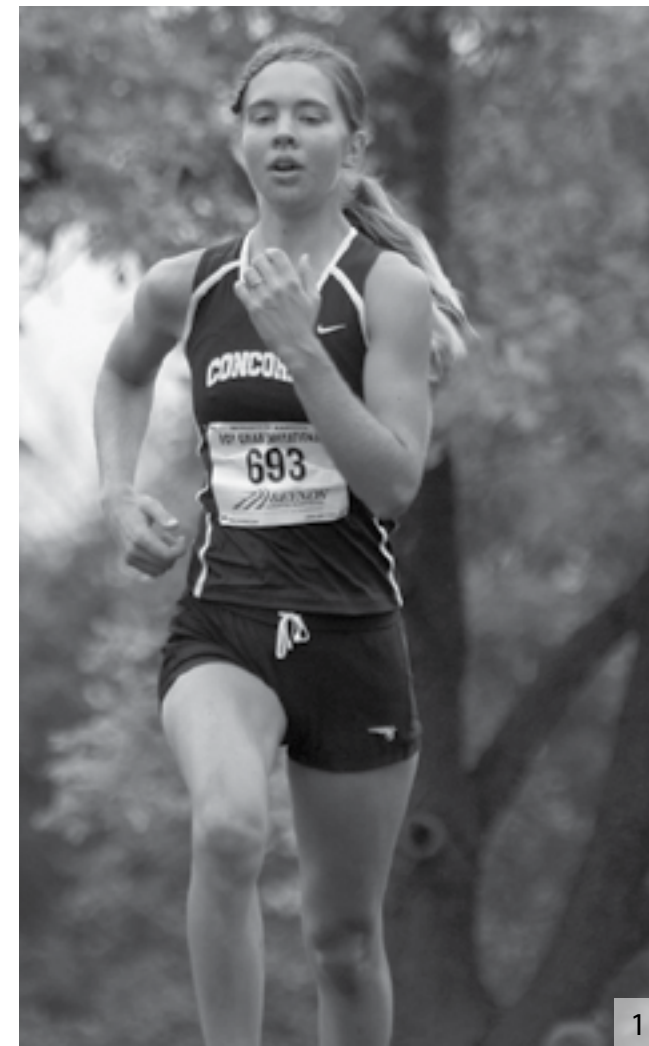

SPORTS

1. Concordia men race Sioux Falls in a final meet to wrap up the season. 2. Aaron Kortze runs the last 500 of the race. 3. Russell Gross and Andrew Lehenbauer stay strong as they stride up hill. 4. Cross Country men at Roy Griak Invitational: Spencer Carl Zysset, Andrew Lehenbauer, Steve Schultz, Dana Schmidt, Tyson Billings, Adam Prahlow, Russell Gross, Joel Heckmann, Beau Billings, Matt Trampe and Aaron Kortze.

1. Sarah Kortze leads the Concordia women at the Griak Invitational. 2. Anna Meyer runs the home stretch at the GPAC Championship. 3. As the race starts the female runners begin to split off from the pack at Briar Cliff: Sarah Kortze, Brittany Singleton, Anna Meyer, Allison Mitchell, Jena Schwalenberg, Martha Meineke, Emilie Bourret and Bethany Sutton. 4. Daniel Gibson, Katie Lutmer, Adam Birt, Allie Mitchell, Adam Prahlow, Beau Billings, Anna Meyer, Alicia Marteny, Sarah Kortze, Mason Lantz, Brittany Singleton, Jena Schwalenberg, Andrew Lehenbauer, Colin Morrissey, Winonah Krug, Beth Sutton, Jon Powell, Dana Kluthe, Matthew Trampe, Caleb Egger, Alicia Dean, Jared Hoffman, Damon Winn, Russell Gross, Spencer Zysset, Aaron Kortze, Andrew Malan, Scott Schwalenberg, Joel Heckmann, Tyson Billings, Martha Meineke, Steve Schultz, Emilie Bourret, David Eads, Bryan Pick and Travis Besel.

1. The Bulldogs get ready to kick off the game and the rest of the season as they play against Nebraska Wesleyan University. 2. Quarterback #15 Garry Shirey celebrates the recent touchdown. 3. Jake Griedl holds the ball as the game is set into play and all of the onlookers are held in suspense for the kick-off. 4. The Bulldogs run out of the locker room pumped for the game.