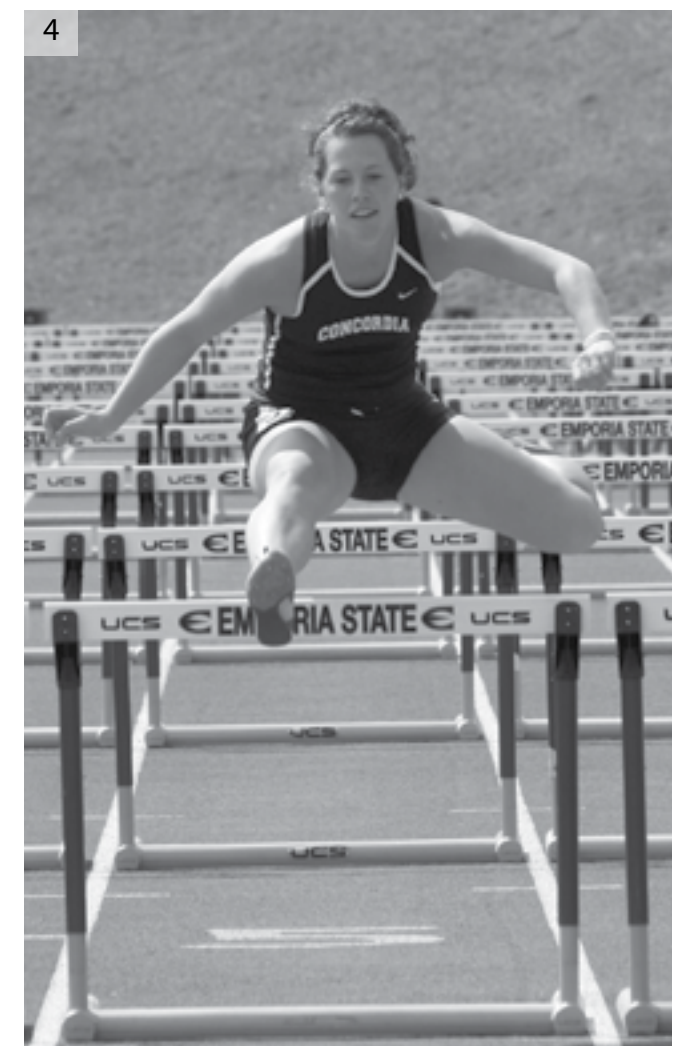

1. Adam Prahlow and Jared Hoffman execute a quick handoff in the 4x800m. Concordia's 4x800 team finished first at conference. 2. Megan Letts sprints past her opponents in the 200m Dash at Hastings. 3. Derek Rodine launches a shotput at the Hastings Last Chance Qualifier meet. His personal record is over 54 feet! 4. Lydia Pomerence races in the 100m hurdles as part of the Heptathlon. 5. Lindsay Anderson, Stephanie Aurich, Emilie Bourret, Sloan Brandon, Ashlee Brown, Katelyn Butts, Jamie Crouse, Marlee Denton, Krista Dies, Lauren Eickemeyer, Kellie Fegter, Lindsay Fibranz, Stephanie Geschke, Rachelle Gross, Christina Hanson, Paige Hemmer, Katie Herther, Toni Hulinsky, Katie Klein, Dana Kluthe, Myria Knapp, Courtney Koepke, Sarah Kortze, Winonah Krug, Megan Letts, Katie Lutmer, Alicia Marteny, Danielle Masur, Martha Meineke, Anna Meyer, Allison Mitchell, Kamala Moore, April Niederlein, Christine Pfeifer, Lydia Pomerence, Sara Retzlaff, Katie Rich, Jena Schwalenberg, Jenna Shoecraft, Brittany Singleton, Theresa Staley, Bethany Sutton, Christina Tomka, Jenean Williams, Shelby Yelden, Chad Wilshusen, Head Coach Gregg Einspahr and Assistant Coach Edward McLaughlin.