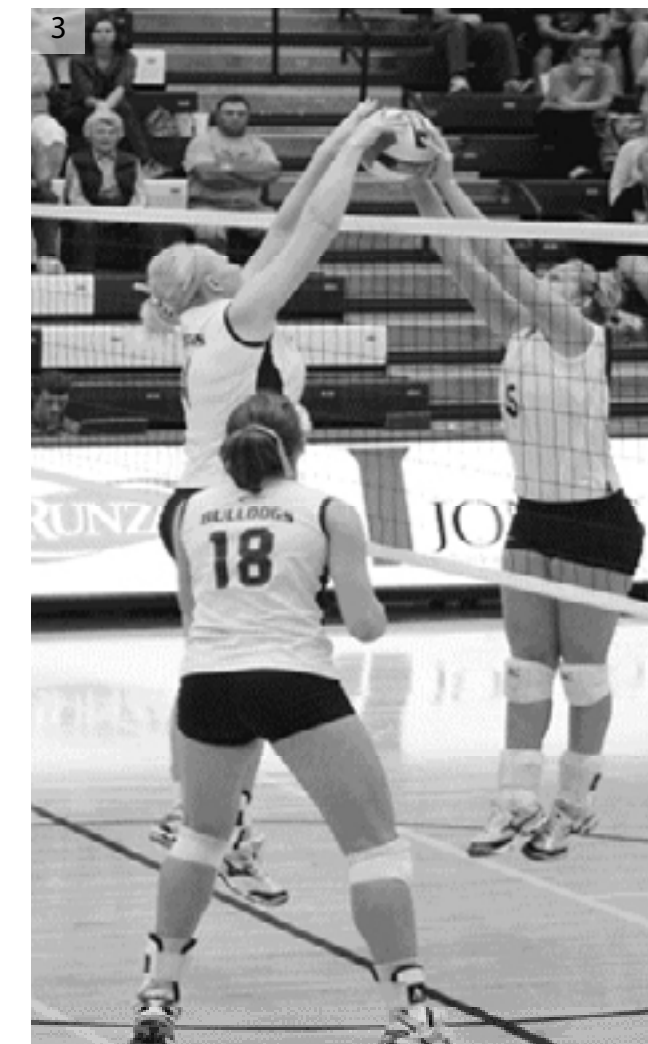

SCHEDULE

Peru State	W	13 - 7
Nebraska Wesleyan University	W	3 - 0
Dakota Wesleyan University	L	56 - 0
Midland Lutheran College	L	7 - 3
Hastings College	L	23 - 6
Doane College	L	42 - 14
Briar Cliff University	W	30 - 26
Morningside College	L	17 - 3
Dordt College	W	24 - 7
Northwestern College	L	26 - 6
University of Sioux Falls	L	44 - 7

SCHEDULE

Morningside College	L	3 - 1
Doane College	W	3 - 2
Briar Cliff University	L	3 - 0
Hastings College	W	3 - 1
Dordt College	W	3 - 0
Nebraska Wesleyan University	W	3 - 1
Midland Lutheran College	W	3 - 0
University of Sioux Falls	L	3 - 0
Morningside College	W	3 - 1
Mount Marty College	W	3 - 2
Dakota Wesleyan University	L	3 - 1
Nebraska Wesleyan University	L	3 - 1
Northwestern College	W	3 - 2
York College	L	3 - 2
Doane College	W	3 - 0
Hastings College	L	3 - 1
Midland Lutheran College	L	3 - 1
Dakota State University	L	3 - 0
SD School of Mines & Technology	W	3 - 1
McPherson College	L	3 - 0
Black Hills State University	L	3 - 0
Morningside College	L	3 - 0
Tabor College	W	3 - 0
York College	L	3 - 0
Baker University	L	3 - 0
Haskell University	L	3 - 1
College of St. Mary	L	3 - 0
Valley City State University	L	3 - 0
Mid America Nazarene College	L	3 - 0
Jamestown College	L	3 - 0
Great Falls College	L	3 - 0
Peru State College	L	3 - 0