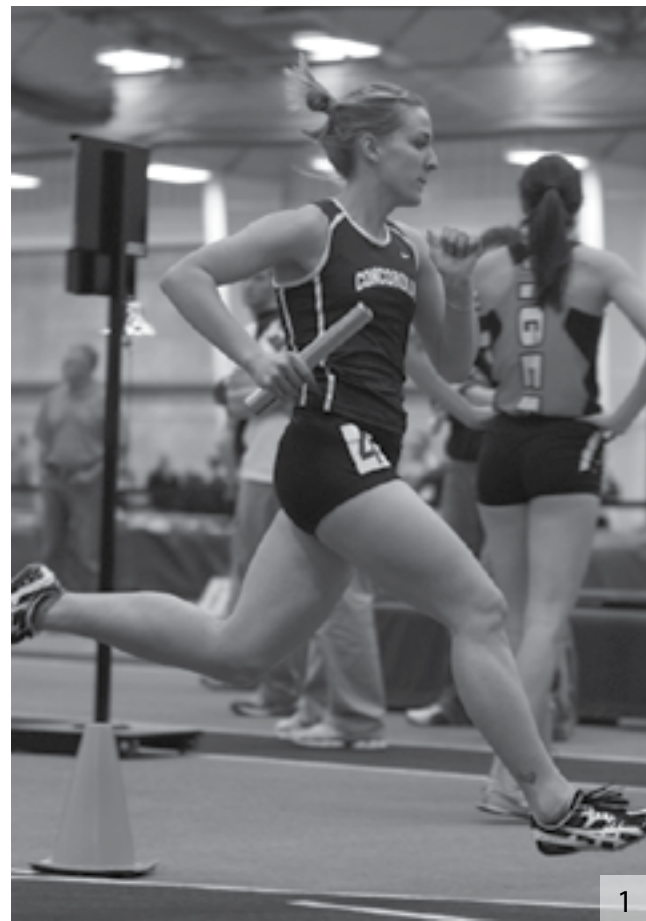

1. Christina Tomka sprints to her partner to hand over the baton. 2. Jonathon Becker jumps the hurdle as he races around the track. 3. Jared Hoffman leads the group and Ricky Gross closely follows in the 1000m race. 4. Toni Hulinsky and Kathryn Lutmer run the 1000m at the 2011 Concordia Classic. 5. Justin Boutwell, Jonathon Becker, Travis Besel, Beau Billings, Tyson Billings, Adam Birt, Keegan Bloomfield, Daniel Brown, John Cartier, Adam Dannehl, Zachary Domingues, Richard Eads, Caleb Egger, Nathan Ernstmeyer, Nicolas Esser, Carson Farr, Morgan Gano, Brian Gesch, Daniel Gibson, Garret Gohlke, Ricky Gross, Joel Heckmann, Bryan Heidemann, Alex Heiden, Benjamin Hinckfoot, Jared Hoffman, Dustin Johns, Corbin Jones, Daniel Klinge, Robert Klingsporn, Aaron Kortze, Mason Lantz, Jordan Larrington, Andrew Lehenbauer, Andrew Malan, Nathan Mann, Nicholas Mann, Andrew Messersmith, David Meyer, David Mommens, Colin Morrissey, Bryan Pick, Taiheem Pleasant, Jonathan Powell, Adam Prahlow, Brian Quinn, Jacob Reifenthal, Derek Rodine, Marcus Ruhl, Dana Schmidt, Steven Schultz, Scott Schwalenberg, Noah Smith, Daniel Staehlin, Chris Tegtmeier, Joshua Tonniges, Matt Trampe, Tim von Behren, Alden Wignall, Damon Winn, Kenneth Zoeller, Spencer Zysset, Chad Wilshusen, Head Coach Gregg Einspahr and Assistant Coach Edward McLaughlin.