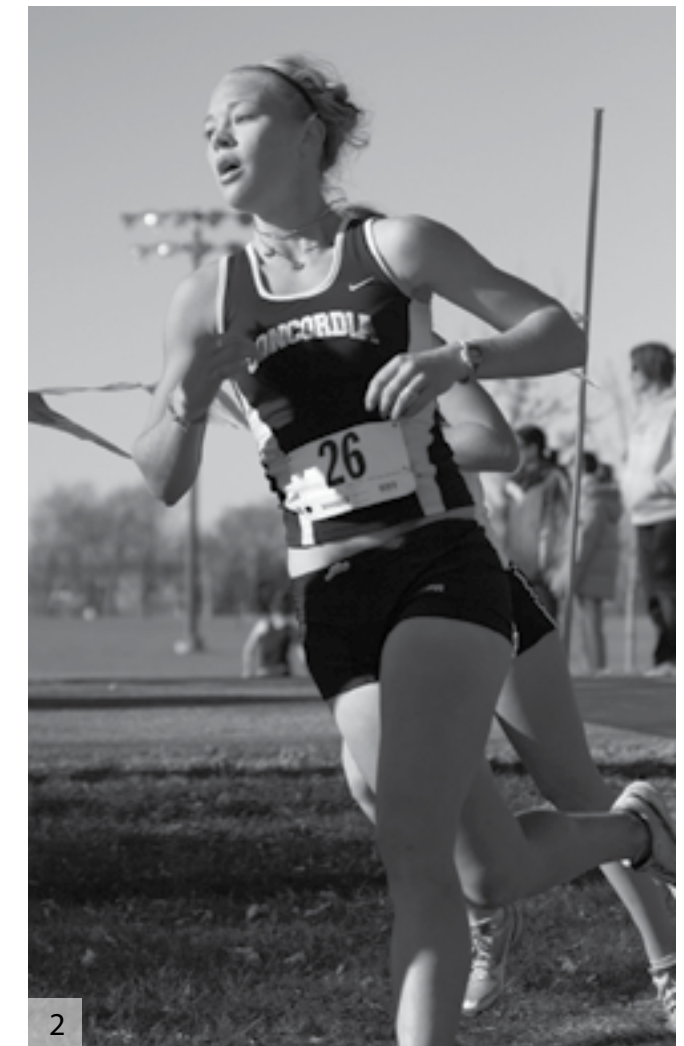

SPORTS

1. Concordia men race Sioux Falls in a final meet to wrap up the season. 2. Aaron Kortze runs the last 500 of the race. 3. Russell Gross and Andrew Lehenbauer stay strong as they stride up hill. 4. Cross Country men at Roy Griak Invitational: Spencer Carl Zysset, Andrew Lehenbauer, Steve Schultz, Dana Schmidt, Tyson Billings, Adam Prahlow, Russell Gross, Joel Heckmann, Beau Billings, Matt Trampe and Aaron Kortze.

1. Sarah Kortze leads the Concordia women at the Griak Invitational. 2. Anna Meyer runs the home stretch at the GPAC Championship. 3. As the race starts the female runners begin to split off from the pack at Briar Cliff: Sarah Kortze, Brittany Singleton, Anna Meyer, Allison Mitchell, Jena Schwalenberg, Martha Meineke, Emilie Bourret and Bethany Sutton. 4. Daniel Gibson, Katie Lutmer, Adam Birt, Allie Mitchell, Adam Prahlow, Beau Billings, Anna Meyer, Alicia Marteny, Sarah Kortze, Mason Lantz, Brittany Singleton, Jena Schwalenberg, Andrew Lehenbauer, Colin Morrissey, Winonah Krug, Beth Sutton, Jon Powell, Dana Kluthe, Matthew Trampe, Caleb Egger, Alicia Dean, Jared Hoffman, Damon Winn, Russell Gross, Spencer Zysset, Aaron Kortze, Andrew Malan, Scott Schwalenberg, Joel Heckmann, Tyson Billings, Martha Meineke, Steve Schultz, Emilie Bourret, David Eads, Bryan Pick and Travis Besel.

1. The Bulldogs get ready to kick off the game and the rest of the season as they play against Nebraska Wesleyan University. 2. Quarterback #15 Garry Shirey celebrates the recent touchdown. 3. Jake Griedl holds the ball as the game is set into play and all of the onlookers are held in suspense for the kick-off. 4. The Bulldogs run out of the locker room pumped for the game.